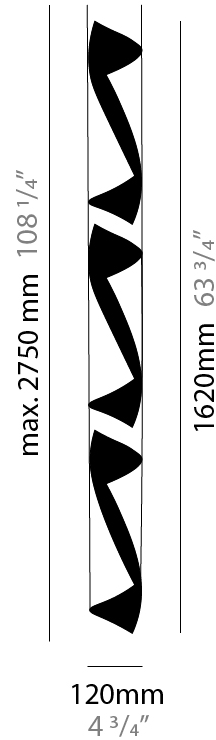

HUE SUSPENSION

D131024- _____
base number

1. To build a product code in our configurator select the specify button on the base model # product page
2. To build a manual product code on this datasheet choose from the options listed below in blue font and add the suffix to the base model #

GENERAL

Series: HUE
Brand: Knikerboker
Division: Design
Mounting Type: Suspension
Mounting Location: Ceiling
Subcategory: Pendant

PHYSICAL

Shape: Abstract
Diameter (mm): 120
Diameter (in): 4 3/4
Height (mm): 1620
Height (in): 63 3/4
Max. Overall Height (mm): 2750
Max. Overall Height (in): 108 1/4
Light Distribution: Direct / Indirect
Fixture Finish: EWH / EBK / MAN / COF / PRD / SLF / GLF / CLF / BRL / EWS / EWG / EWC / EWR / EBS / EBG / EBC / EBC / EBB / MAS / MAD / MAC / MAB / COS / CGO / CCL / CBL / PRS / PRG / PRC / PRB
Fixture Material: Metal
Cable Details: 1 Silicone Cable 2000mm / 78 3/4"

ELECTRICAL

Number of Lamps: 6
Lamp Type: LED Retrofit
Lamp Shape: MR16
Bulb Included: Bulb Not Included
Max. Wattage Per Lamp (W): 6.5
Lamp Base: GU10
Input Voltage (V): 120

LED

OPTICAL

RATINGS AND CERTIFICATIONS

Certified By: Certified for North American Standards
IP rating: IP20

PROJECT	_____
TYPE	_____
SPECIFIER	_____
QUANTITY	_____
DATE	_____